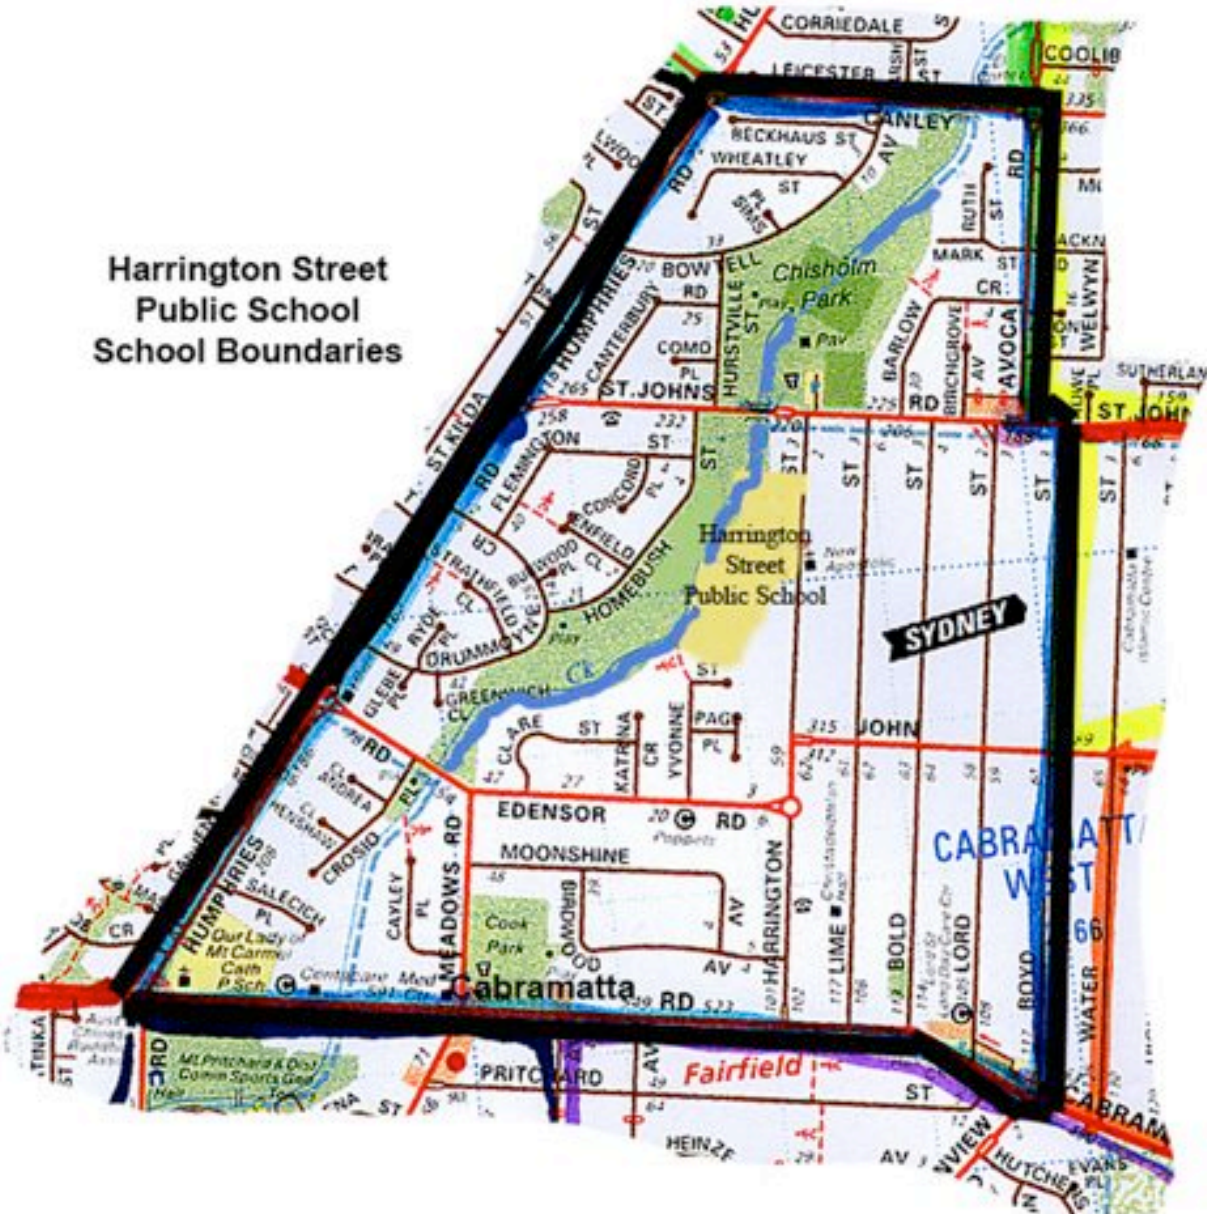

**Harrington Street
Public School
School Boundaries**

Andrea Close
 Avoca Road (3-41 and 2 -58)
 Barlow Cresc
 Beckhaus Street
 Birchgrove Avenue
 Bold Street
 Bowtell Avenue
 Boyd Street
 Burwood Place
 Cabramatta Road (461-629-odd
 ony)
 Canley Vale Road (372-390)
 Canterbury Road
 Cayley Place
 Clare Street
 Como Place
 Concord Place
 Crosio Place
 Drummoyne Cres
 Edensor Rd (1A-55 and 6-72)
 Enfield Close
 Flemington Street

Glebe Place
 Greenwidge Place
 Harrington Street
 Henshaw Close
 Hinton Road
 Homebush Street
 Humphries Road (60-218 and 63-
 217)
 Hurstville Street
 John Street (296A, 302, 204, 306,
 308, 210, 312, 315-317)
 Katrina Crescent
 Lime Street
 Lord Street
 Mark Street
 Meadows Road (2-10 and 1-35)
 Moonshine Avenue
 Page Place
 Ruth Street
 Ryde Place
 Salecich Place
 Sims Place

St Johns Road (192-258 and
 191 -265)
 Strathfield Crescent
 Wheatley Street
 Yvonne Street